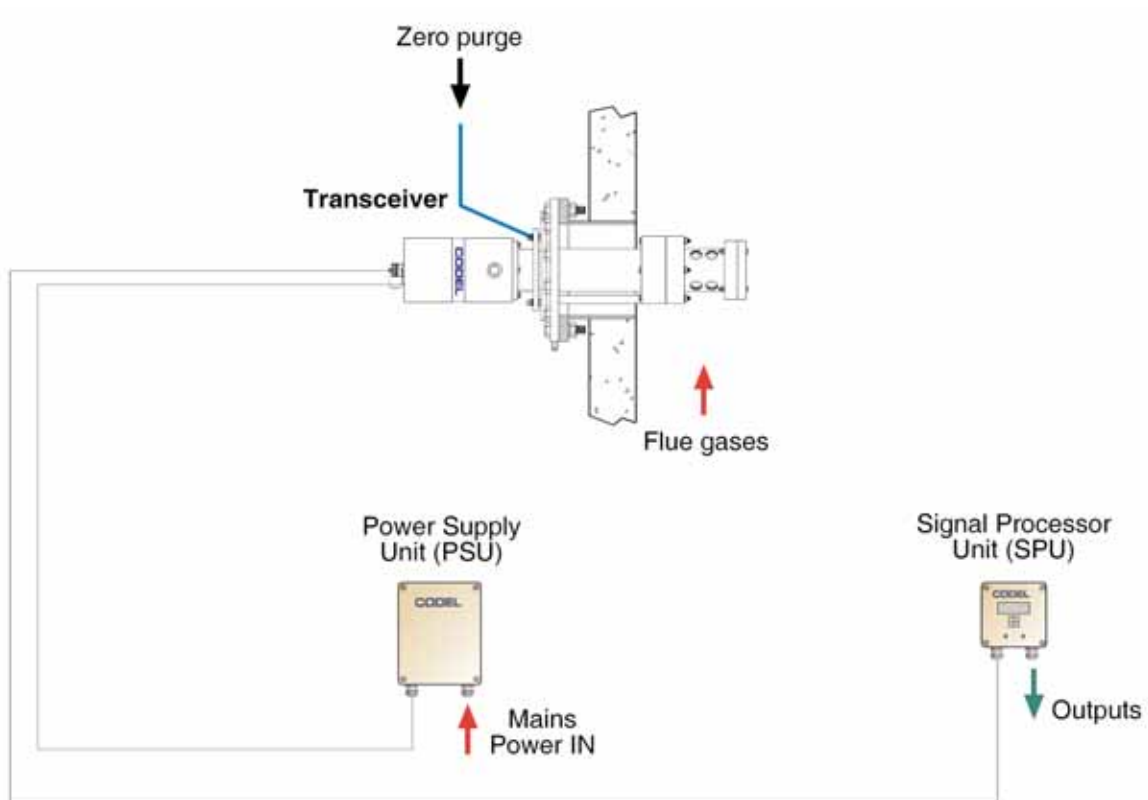

Model G-CEM1080 CO2 Monitor

Infrared Flue Gas Analyser

The G-CEM1080 analyser uses an in-situ probe set into a duct to measure CO2 concentration in the flue gases. The probe includes a section that allows the diffusion of flue gases into the measurement zone or the dispersion of zero/purge air out of the tube and into the duct.

The analyser uses infrared gas filter correlation technology to determine the CO2 levels in the flue gases as they diffuse into the measurement chamber. The diffusion cell enables accurate measurements to be made in high flue gas dust levels exceeding several gram/m3.

- infrared flue gas analyser
- stainless steel in-situ probe
- maintenance-free operation
- high dust loading operation
- auto zero
- remote data display
- data in ppm