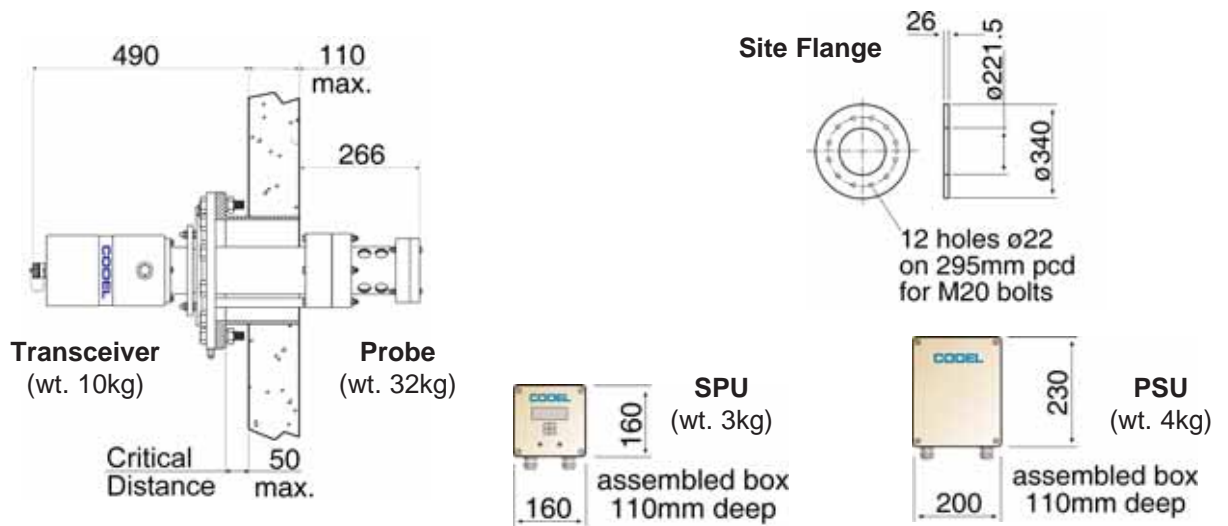

## Infrared Flue Gas Analyser

The G-CEM1080 analyser uses an in-situ probe set into a duct to measure CO2 concentration in the flue gases. The probe includes a section that allows the diffusion of flue gases into the measurement zone or the dispersion of zero/purge air out of the tube and into the duct.

## Overall Unit Dimensions